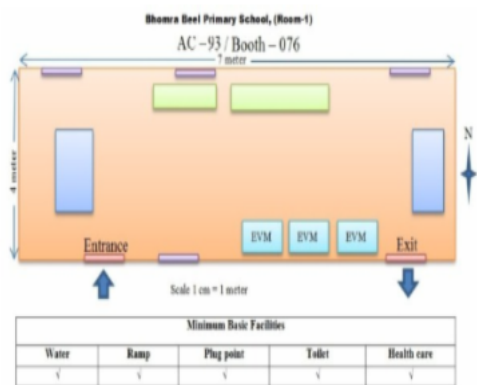

Nazri Naksha

Google Map View

Polling Station Building Front View

Polling Station Front View

Cad View

Key MAP View