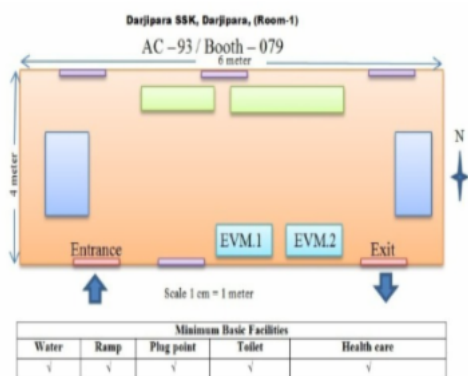

Nazri Naksha

Google Map View

Polling Station Building Front View

Polling Station Front View

Cad View

Key MAP View