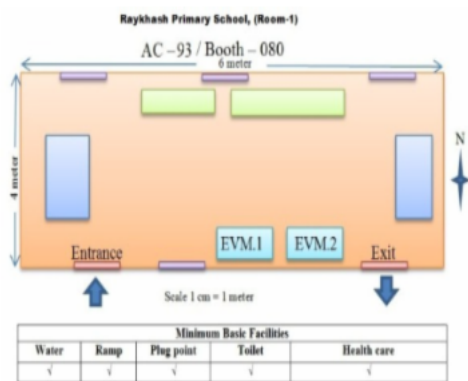

Nazri Naksha

Google Map View

Polling Station Building Front View

Polling Station Front View

Cad View

Key MAP View