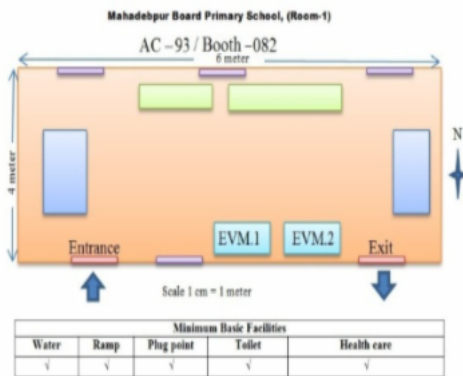

Nazri Naksha

Created by: Election Commission, Bangladesh

Google Map View

Polling Station Building Front View

Polling Station Front View

Cad View

Key MAP View