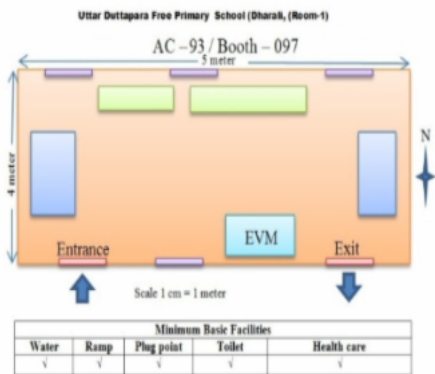

Nazri Naksha

Google Map View

Uttar Duttapara Free Primary School (Dharali, (Room-1)
AC_93 / Booth No. - 097

Polling Station Building Front View

Polling Station Front View

Cad View

Key MAP View