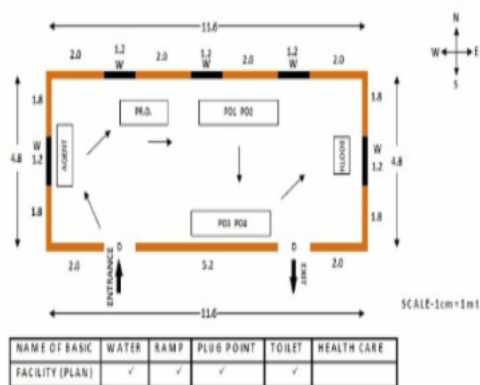

Nazri Naksha

Google Map View

Polling Station Building Front View

Polling Station Front View

Cad View

Key MAP View