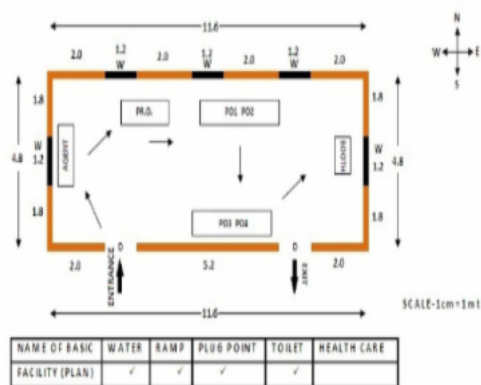

Nazri Naksha

Google Map View

Polling Station Building Front View

Polling Station Front View

Cad View

Key MAP View