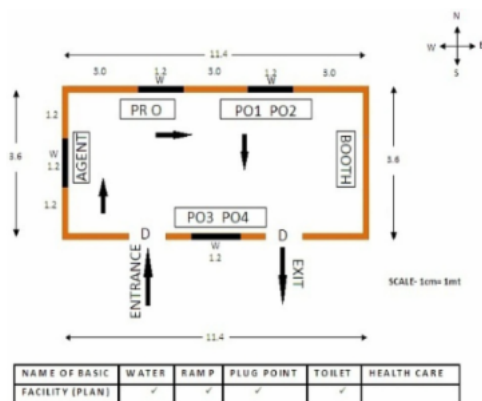

Nazri Naksha

Google Map View

Polling Station Building Front View

Polling Station Front View

Cad View

Key MAP View