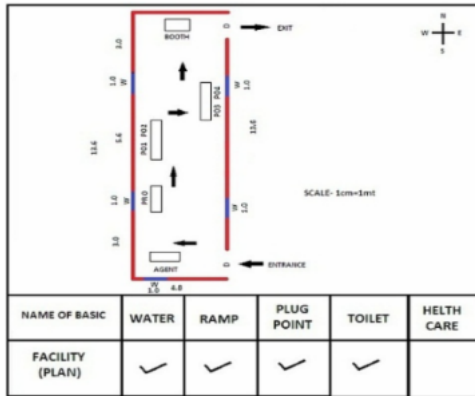

Nazri Naksha

Google Map View

Polling Station Building Front View

Polling Station Front View

Cad View

Key MAP View