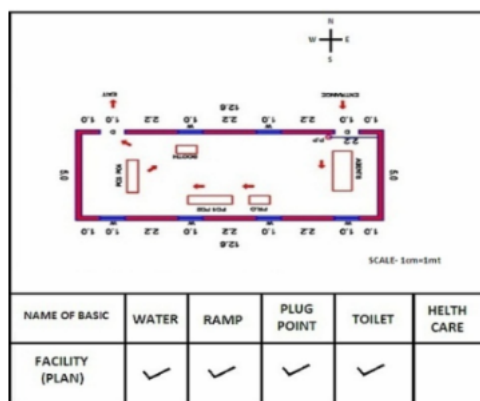

Nazri Naksha

Google Map View

Polling Station Building Front View

Polling Station Front View

Cad View

Key MAP View