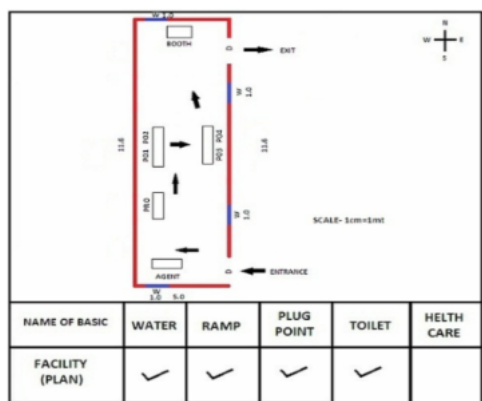

Nazri Naksha

Google Map View

Polling Station Building Front View

Polling Station Front View

Cad View

Key MAP View