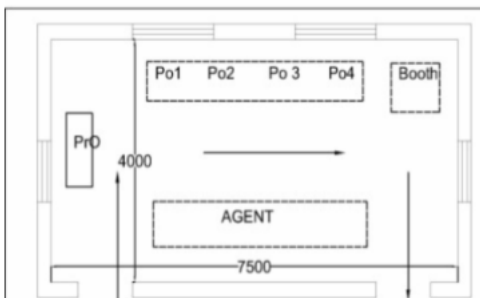

Nazri Naksha

Google Map View

Polling Station Building Front View

Polling Station Front View

Cad View

Key MAP View