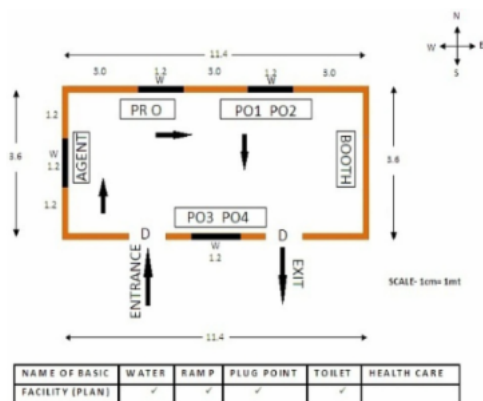

Nazri Naksha

Google Map View

Polling Station Building Front View

Polling Station Front View

Cad View

Key MAP View