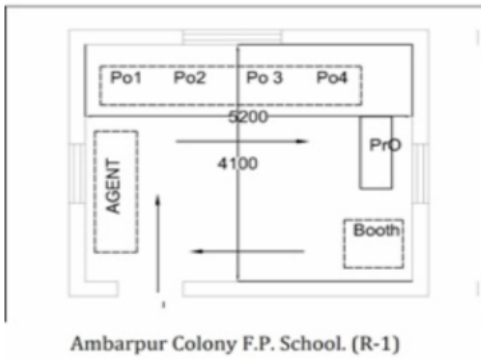

Nazri Naksha

Google Map View

Polling Station Building Front View

Polling Station Front View

Cad View

Key MAP View