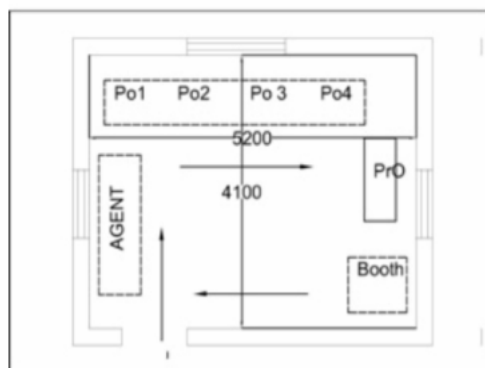

Polling Station Building Front View

Khabrapota Sishu Siksha Kendra

Polling Station Front View

Khabrapota Sishu Siksha Kendra

Cad View