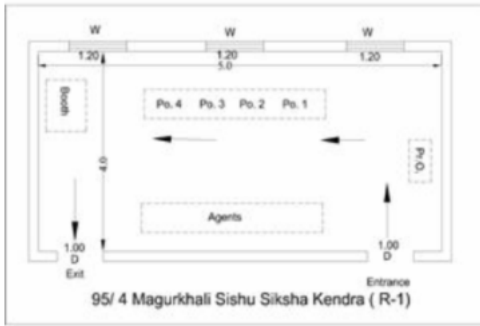

Nazri Naksha

Google Map View

Polling Station Building Front View

Polling Station Front View

Cad View

Key MAP View