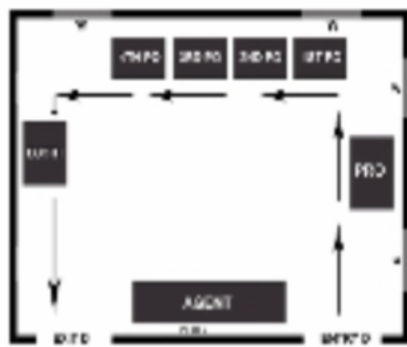

Nazri Naksha

Google Map View

Polling Station Building Front View

Polling Station Front View

Cad View

Key MAP View