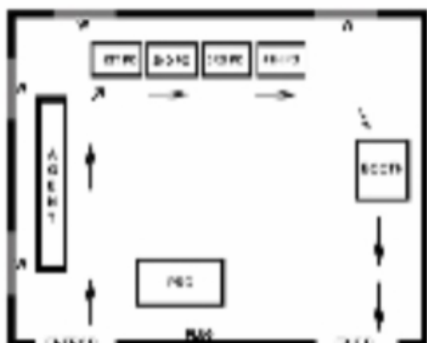

Nazri Naksha

Google Map View

Polling Station Building Front View

Polling Station Front View

Cad View

Key MAP View