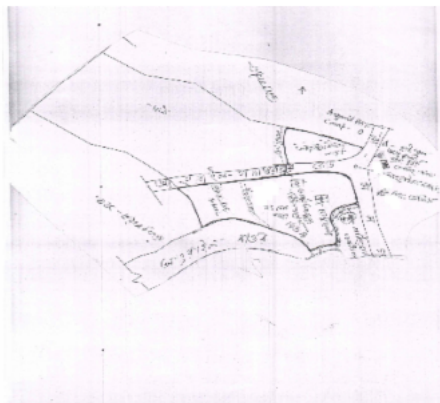

Polling Station Building Front View

Nazri Naksha