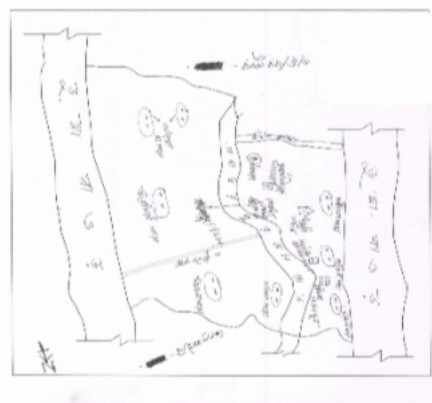

Polling Station Building Front View

Nazri Naksha