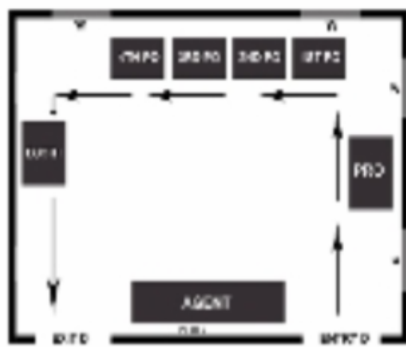

Nazri Naksha

Google Map View

Polling Station Building Front View

Polling Station Front View

Cad View

Key MAP View