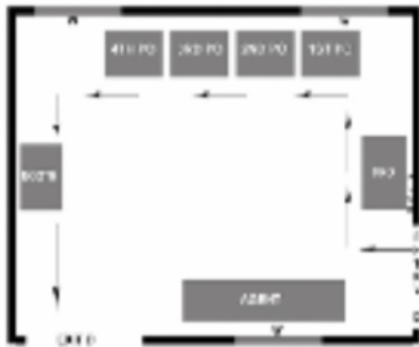

Nazri Naksha

Google Map View

Polling Station Building Front View

Polling Station Front View

Cad View

Key MAP View