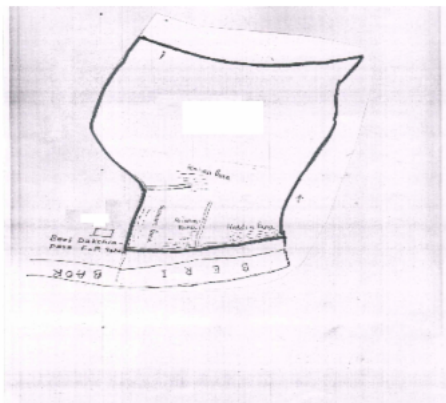

Polling Station Building Front View

Nazri Naksha