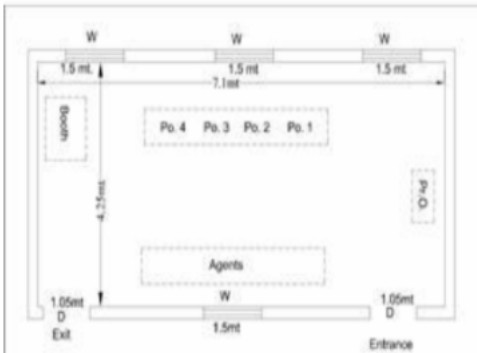

Nazri Naksha

Google Map View

Polling Station Building Front View

Polling Station Front View

Cad View

Key MAP View