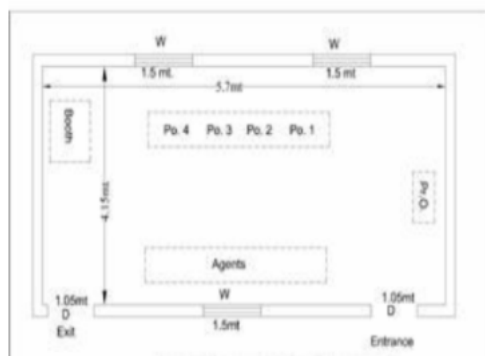

Nazri Naksha

Google Map View

Polling Station Building Front View

Polling Station Front View

Cad View

Key MAP View