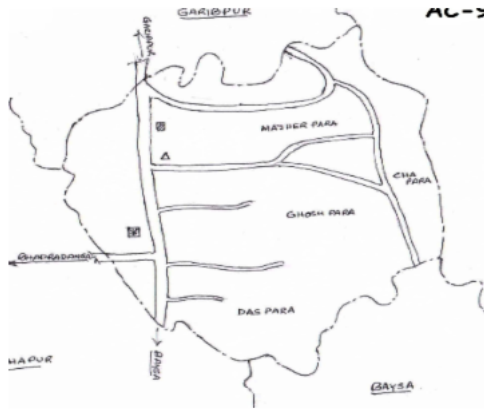

Polling Station Building Front View

Nazri Naksha