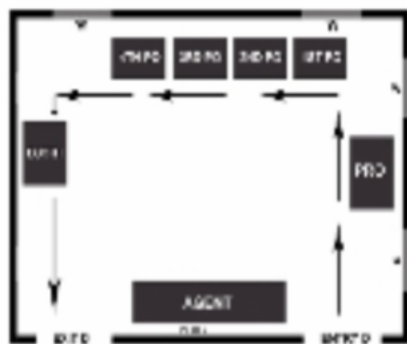

Nazri Naksha

Google Map View

Polling Station Building Front View

Polling Station Front View

Cad View

Key MAP View