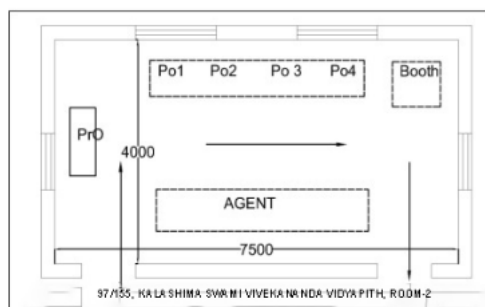

Nazri Naksha

Google Map View

Polling Station Building Front View

Polling Station Front View

Cad View

Key MAP View