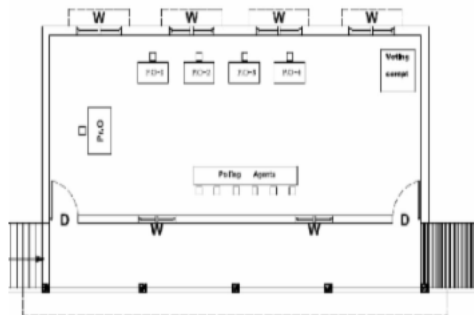

Nazri Naksha

Google Map View

Polling Station Building Front View

Polling Station Front View

Cad View

Key MAP View