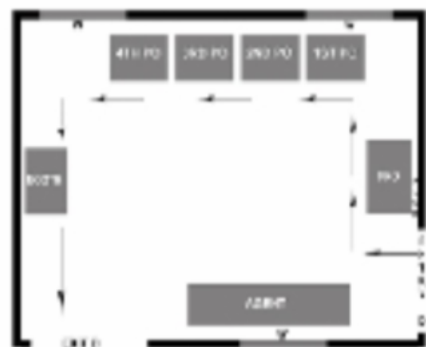

Nazri Naksha

Google Map View

Polling Station Building Front View

Polling Station Front View

Cad View

Key MAP View