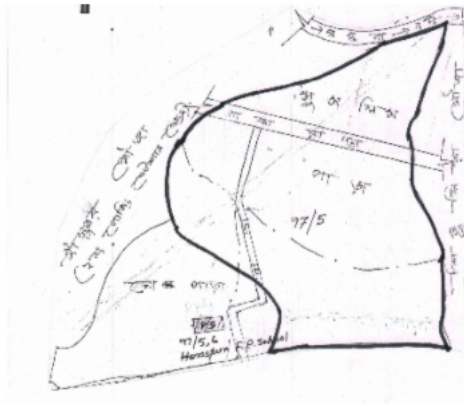

Polling Station Building Front View

Nazri Naksha