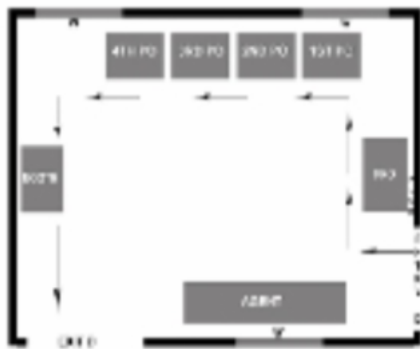

Nazri Naksha

Google Map View

Polling Station Building Front View

Polling Station Front View

Cad View

Key MAP View