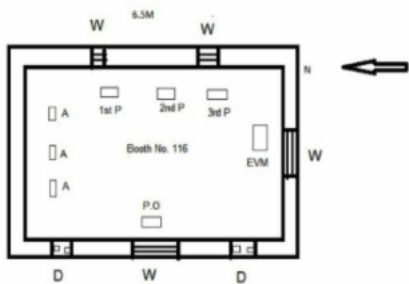

Nazri Naksha

Google Map View

Polling Station Building Front View

Polling Station Front View

Cad View

Key MAP View