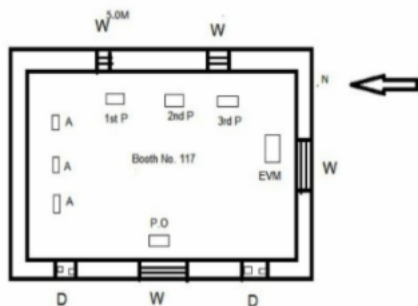

Nazri Naksha

Google Map View

Polling Station Building Front View

Polling Station Front View

Cad View

Key MAP View