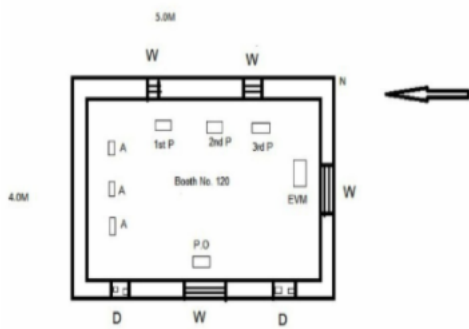

Nazri Naksha

Google Map View

Polling Station Building Front View

Polling Station Front View

Cad View

Key MAP View