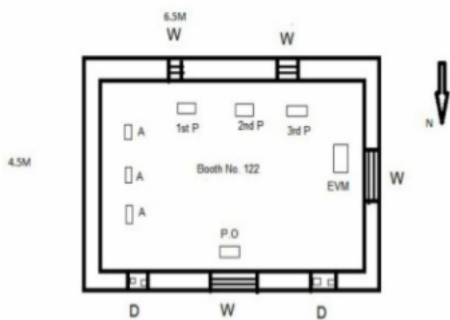

Nazri Naksha

Google Map View

Polling Station Building Front View

Polling Station Front View

Cad View

Key MAP View