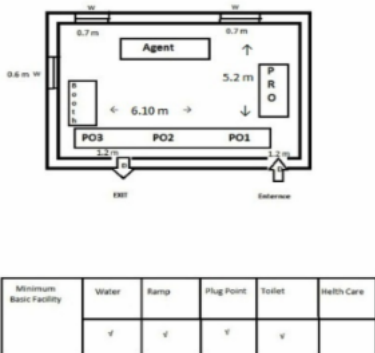

Nazri Naksha

Google Map View

Polling Station Building Front View

Polling Station Front View

Cad View

Key MAP View