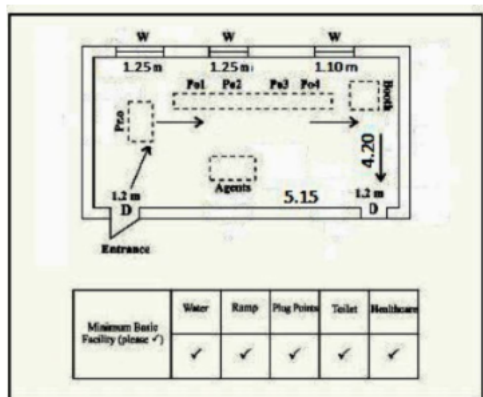

Nazri Naksha

Google Map View

Polling Station Building Front View

Polling Station Front View

Cad View

Key MAP View