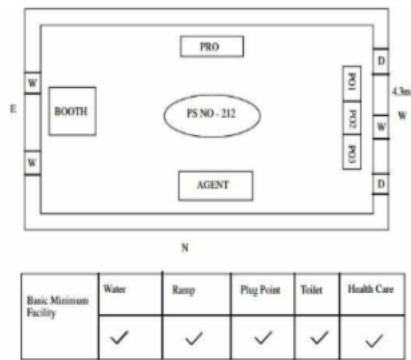

নির্বাচক নিবন্ধন আধিকারিকের স্বাক্ষর

Nazri Naksha

Google Map View

Polling Station Building Front View

Polling Station Front View

Cad View

| Basic Minimum Facility | Water | Ramp | Plug Point | Toilet | Health Care |
|------------------------|-------|------|------------|--------|-------------|
| | ✓ | ✓ | ✓ | ✓ | ✓ |