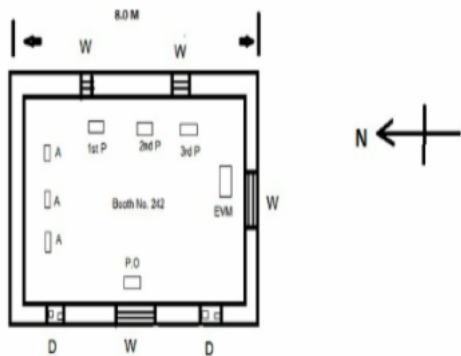

Nazri Naksha

Google Map View

Polling Station Building Front View

Polling Station Front View

Cad View

Key MAP View