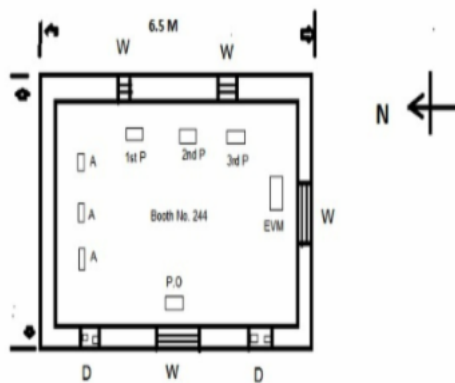

Nazri Naksha

Google Map View

Polling Station Building Front View

Polling Station Front View

Cad View

Key MAP View