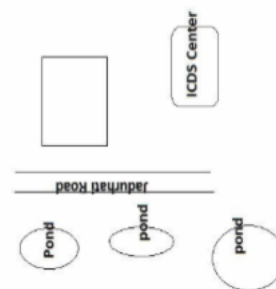

Nazri Naksha

Google Map View

S25A099P100

S25A099P100

Polling Station Building Front View

Polling Station Front View

Cad View

Key MAP View

Basic Minimum Facility	Water	Ramp	Flag Point	Table	Health Care
	✓	✓	✓	✓	✓

D: Door, W: Windows