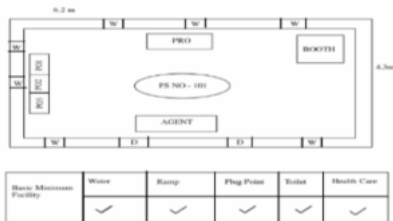

Cad View

Key MAP View

D: Door, W: Windows