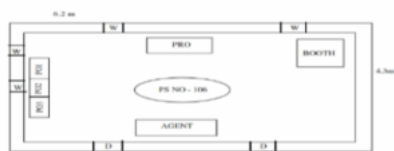

Cad View

Key MAP View

Basic Minimum Facility	Water	Ramp	Flag Point	toilet	Health Care
	✓	✓	✓	✓	✓

D: Door, W: Windows