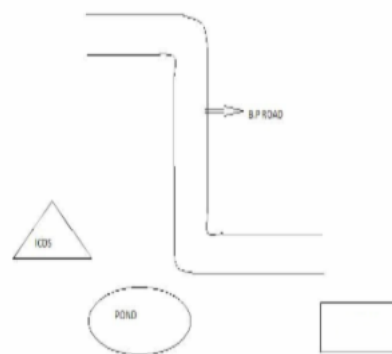

Nazri Naksha

Google Map View

S25A099P106

S25A099P106

Polling Station Building Front View

Polling Station Front View

Cad View

Key MAP View

Basic Minimum Facility	Water	Ramp	Flag Point	toilet	Health Care
	✓	✓	✓	✓	✓

D: Door, W: Windows