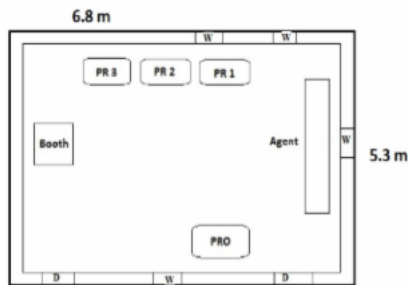

Cad View

Key MAP View

Basic Minimum Facility	Water	Ramp	Plug Point	Toilet	Health Care
	✓	✓	✓	✓	✓