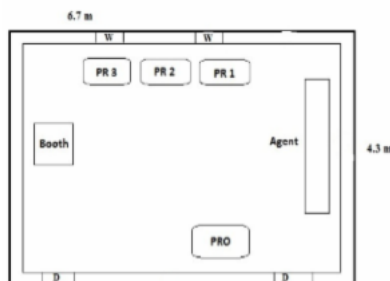

Cad View

Key MAP View

Basic Minimum Facility	Water	Ramp	Plug Point	Toilet	Health Care
	✓	✓	✓	✓	✓