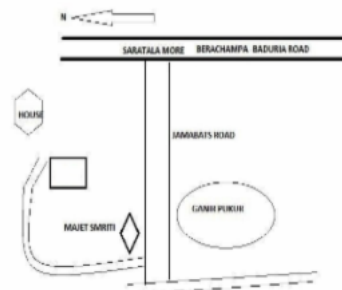

Nazri Naksha

Google Map View

S25A099P118

S25A099P118

Polling Station Building Front View

Polling Station Front View

Cad View

Key MAP View

Basic Minimum Facility	Water	Ramp	Plug Point	Toilet	Health Care
	✓	✓	✓	✓	✓