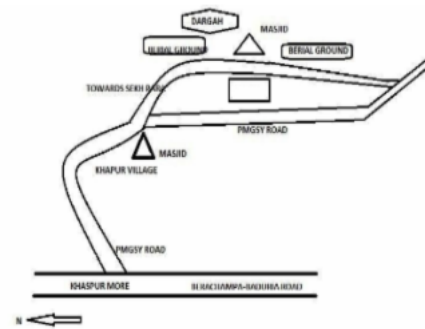

Nazri Naksha

Google Map View

S25A099P119

S25A099P119

Polling Station Building Front View

Polling Station Front View

Cad View

Key MAP View

Basic Minimum Facility	Water	Ramp	Plug Point	Toilet	Health Care
	✓	✓	✓	✓	✓