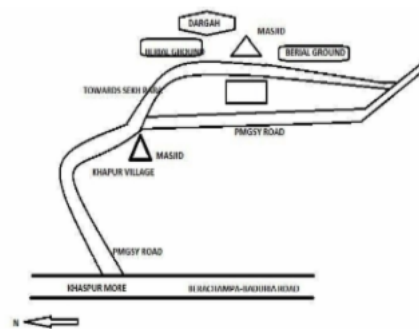

Nazri Naksha

Google Map View

S25A099P120

S25A099P120

Polling Station Building Front View

Polling Station Front View

Cad View

Key MAP View

Basic Minimum Facility	Water	Ramp	Plug Point	Toilet	Health Care
	✓	✓	✓	✓	✓