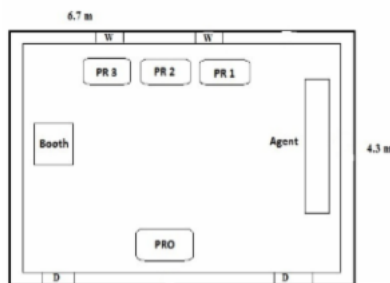

Cad View

Key MAP View

Basic Minimum Facility	Water	Ramp	Plug Point	Toilet	Health Care
	✓	✓	✓	✓	✓