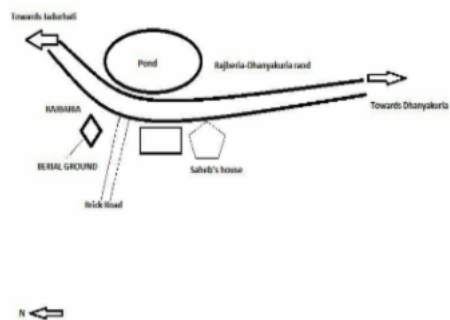

Cad View

Key MAP View

Basic Minimum Facility	Water	Ramp	Plug Point	Toilet	Health Care
	✓	✓	✓	✓	✓