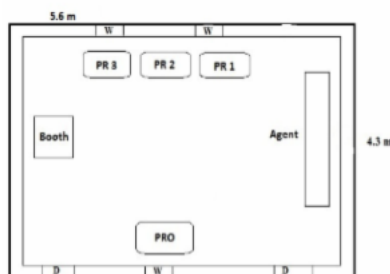

Cad View

Key MAP View

Basic Minimum Facility	Water	Ramp	Plug Point	Toilet	Health Care
	✓	✓	✓	✓	✓