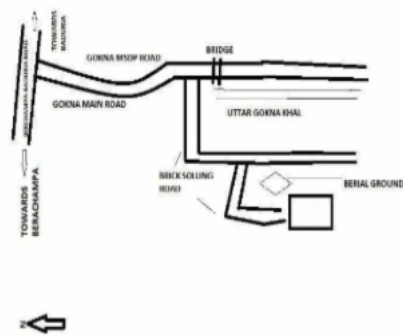

Nazri Naksha

Google Map View

S25A099P122

S25A099P122

Polling Station Building Front View

Polling Station Front View

Cad View

Key MAP View

Basic Minimum Facility	Water	Ramp	Plug Point	Toilet	Health Care
	✓	✓	✓	✓	✓